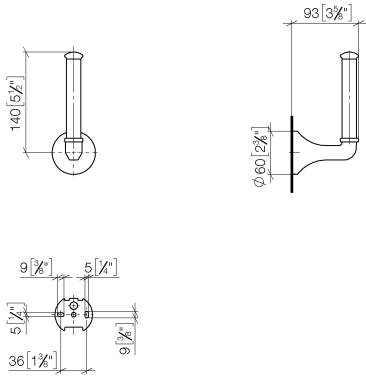

83 590 361

- height 170 mm
- rosette Ø 60 mm
- 93mm projection

	Chrome	83 590 361-00
	Brushed Platinum	83 590 361-06
	Platinum	83 590 361-08
	Durabress (23kt Gold)	83 590 361-09
	Brushed Durabress (23kt Gold)	83 590 361-28
	Brushed Dark Platinum	83 590 361-99

83 590 361

mm [inches]

83 590 361

Parts for other finishes can be found here: Brushed Platinum

Spare parts list

No.	Item Number	Name	Quantity used	Delivery time
1	04 31 11 140 00 90	pin	1	2
2	05 17 97 507 00 90	fixing set	1	2