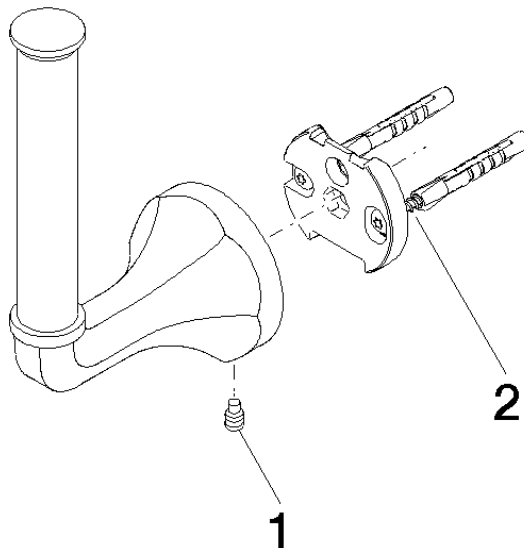

83 590 361

- height 170 mm
- rosette Ø 60 mm
- 93mm projection

	Chrome	83 590 361-00
	Brushed Platinum	83 590 361-06
	Platinum	83 590 361-08
	Durabress (23kt Gold)	83 590 361-09
	Brushed Durabress (23kt Gold)	83 590 361-28
	Brushed Dark Platinum	83 590 361-99

83 590 361

mm [inches]

83 590 361

Parts for other finishes can be found here: Brushed Platinum

Spare parts list

No.	Item Number	Name	Quantity used	Delivery time
1	04 31 11 140 00 90	pin	1	2
2	05 17 97 507 00 90	fixing set	1	2